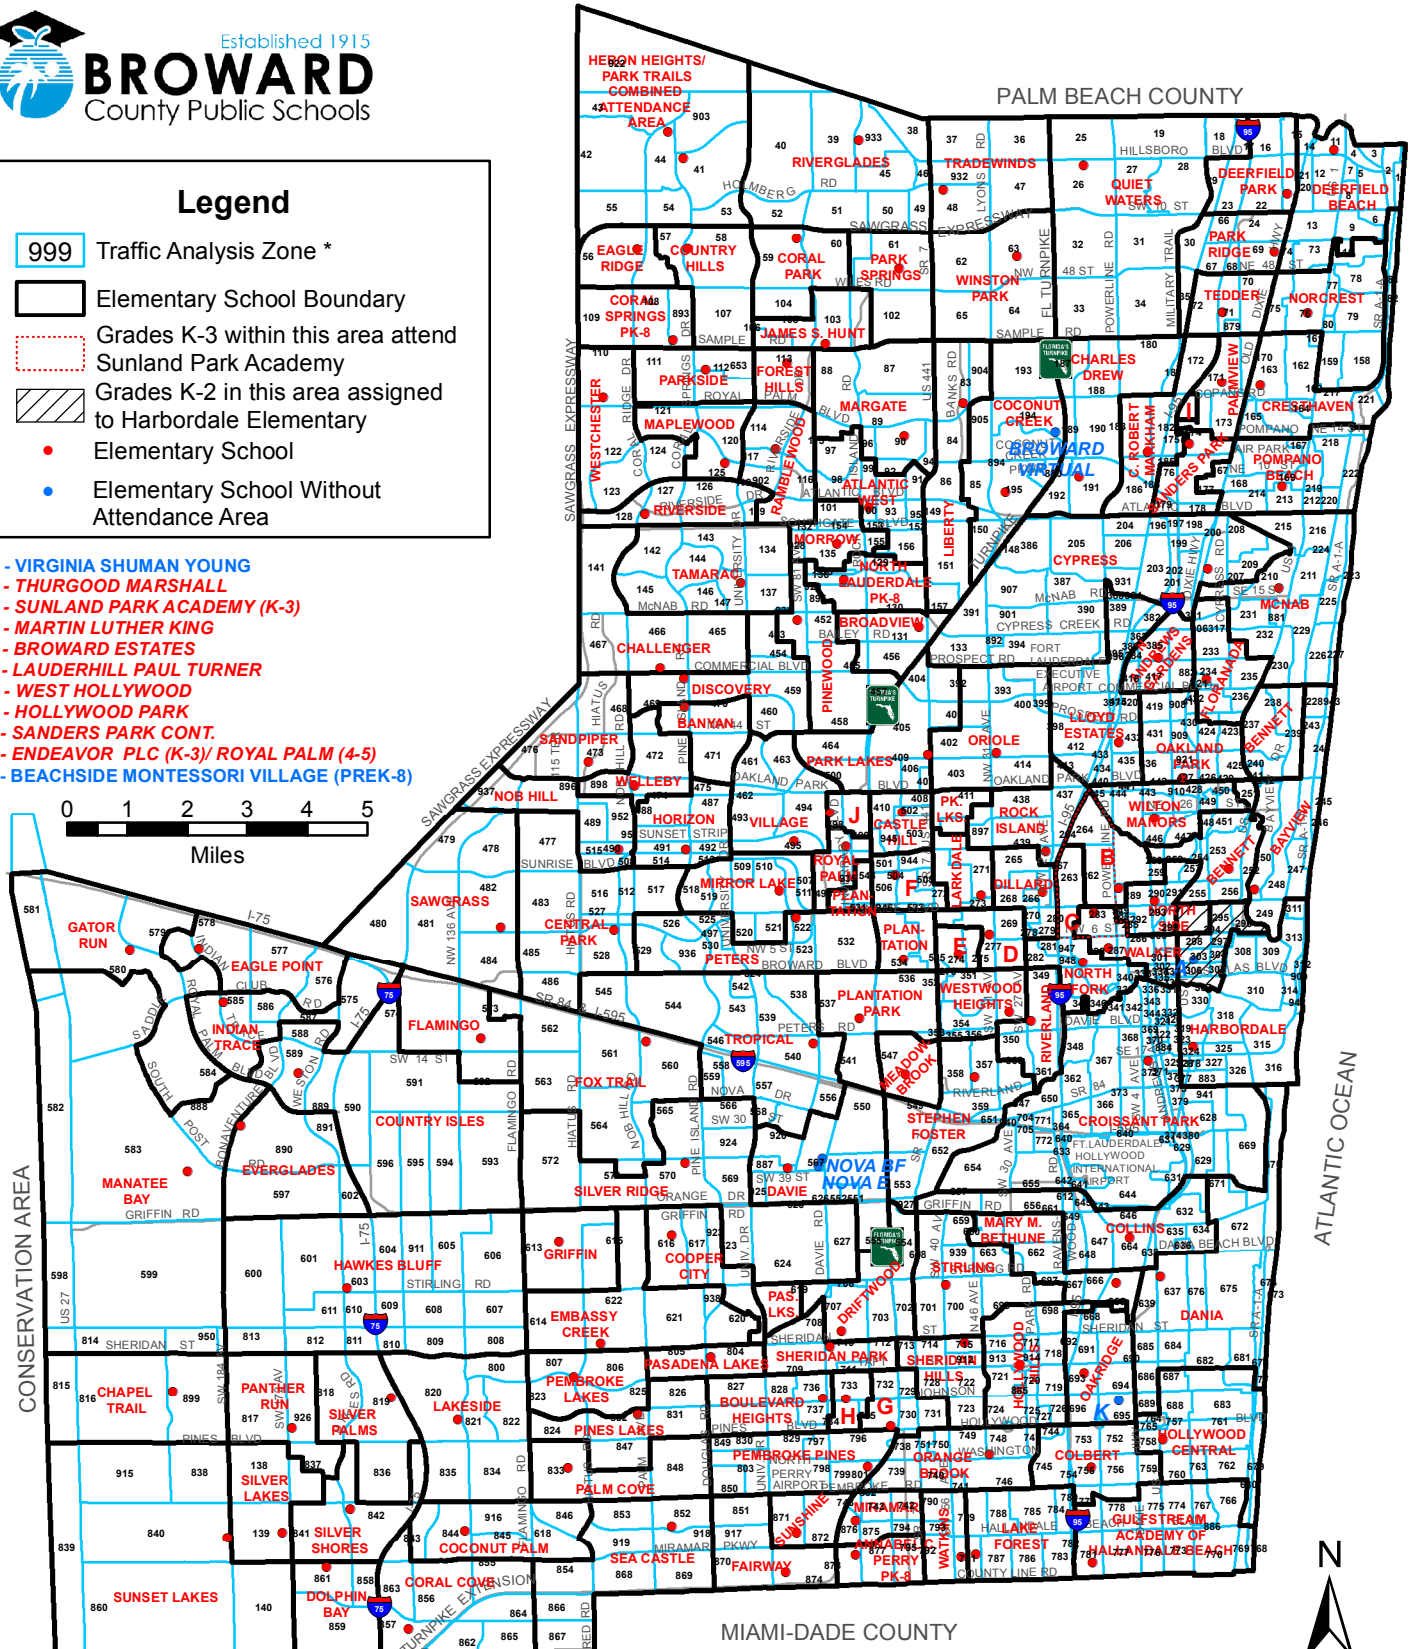

2017-18 ELEMENTARY SCHOOL BOUNDARIES

Traffic Analysis Zones

Legend

- 999 Traffic Analysis Zone *
- Elementary School Boundary
- Grades K-3 within this area attend Sunland Park Academy
- Grades K-2 in this area assigned to Harbordale Elementary
- Elementary School
- Elementary School Without Attendance Area

- A - VIRGINIA SHUMAN YOUNG
- B - THURGOOD MARSHALL
- C - SUNLAND PARK ACADEMY (K-3)
- D - MARTIN LUTHER KING
- E - BROWARD ESTATES
- F - LAUDERHILL PAUL TURNER
- G - WEST HOLLYWOOD
- H - HOLLYWOOD PARK
- I - SANDERS PARK CONT.
- J - ENDEAVOR PLC (K-3)/ ROYAL PALM (4-5)
- K - BEACHSIDE MONTESSORI VILLAGE (PREK-8)

* 2012 Traffic Analysis Zone data provided by Broward Metropolitan Planning Organization (MPO)